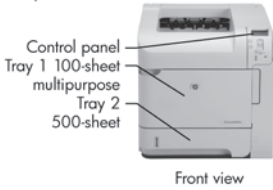

HP LaserJet P4014 series

(P4014dn shown)

Front view